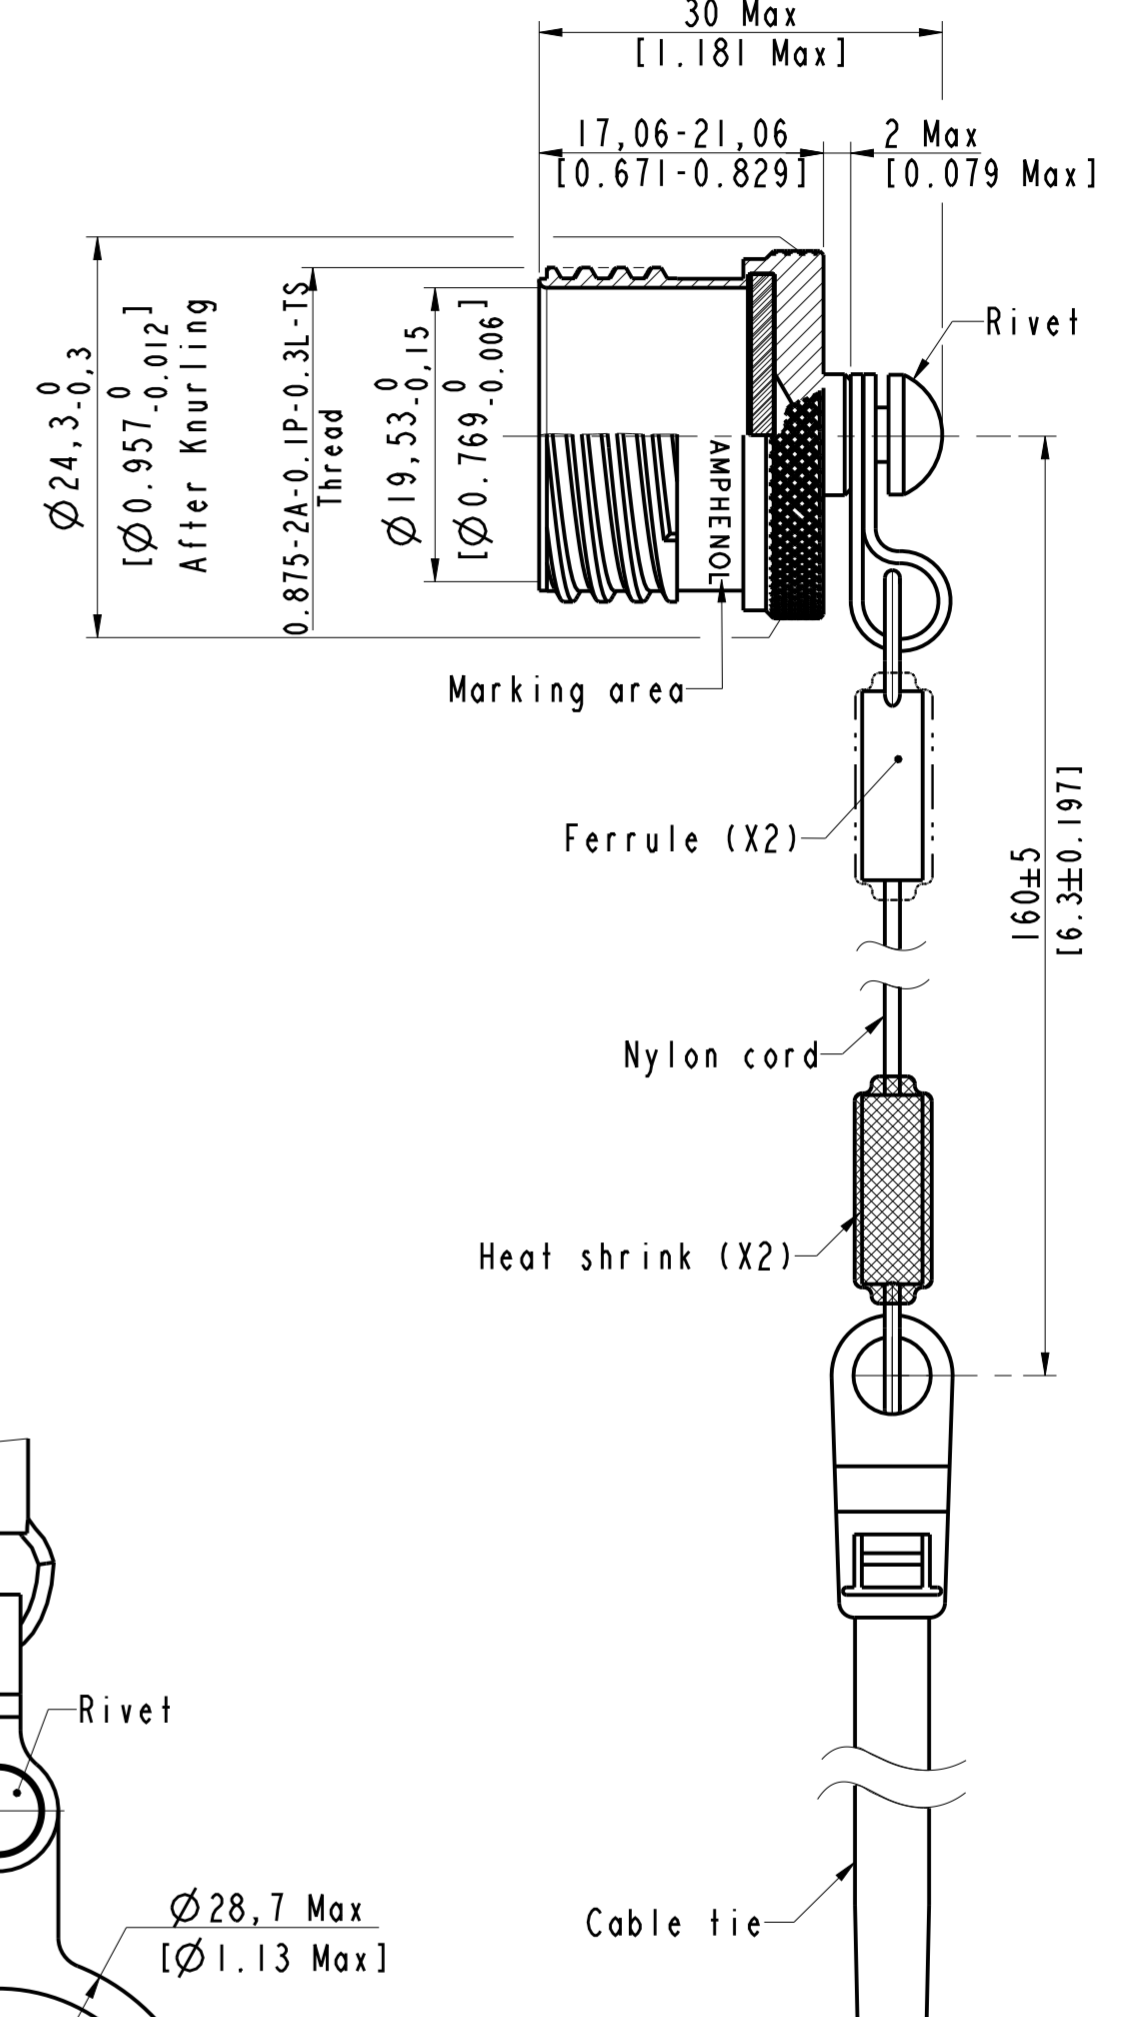

MDPF TVC 2 X

MDPF TVC 7 X

MDPF TVC 7 X F057

MDPF TVC 6 X

Commercial designation:
MDPF TVC X X FXXX

- Blank: Standard caps.
- F057: Protective cap for reduced flange connectors (F058, F059, F311, F312).
- Finish:
N: Nickel
G: Olive drab cadmium
ZN: Black zinc nickel
- Connector type:
2: Square flange receptacle
7: Jam nut receptacle
6: Plug

Note:
1. All attachments (Ferrule, Rivet, End links & Solid ring) are stainless steel passivated

MDPF TV Protective caps with Nylon cord			
DRAWN BY: R Reddy	UPDATED BY: R Reddy	LAST APPROVED BY: M Peter	
ALL DIMENSIONS ARE IN MM	AMPHENOL SOCAPEX		ORIGINAL DRAWING DATE: 30/12/21
SCALE: 2	B.P. 29 74311 THYEZ CEDEX		CONFIGURATION DATA ARE AVAILABLE IN PDM
		REV: B	PAGE: 1/1
191-PLC-1107-00			