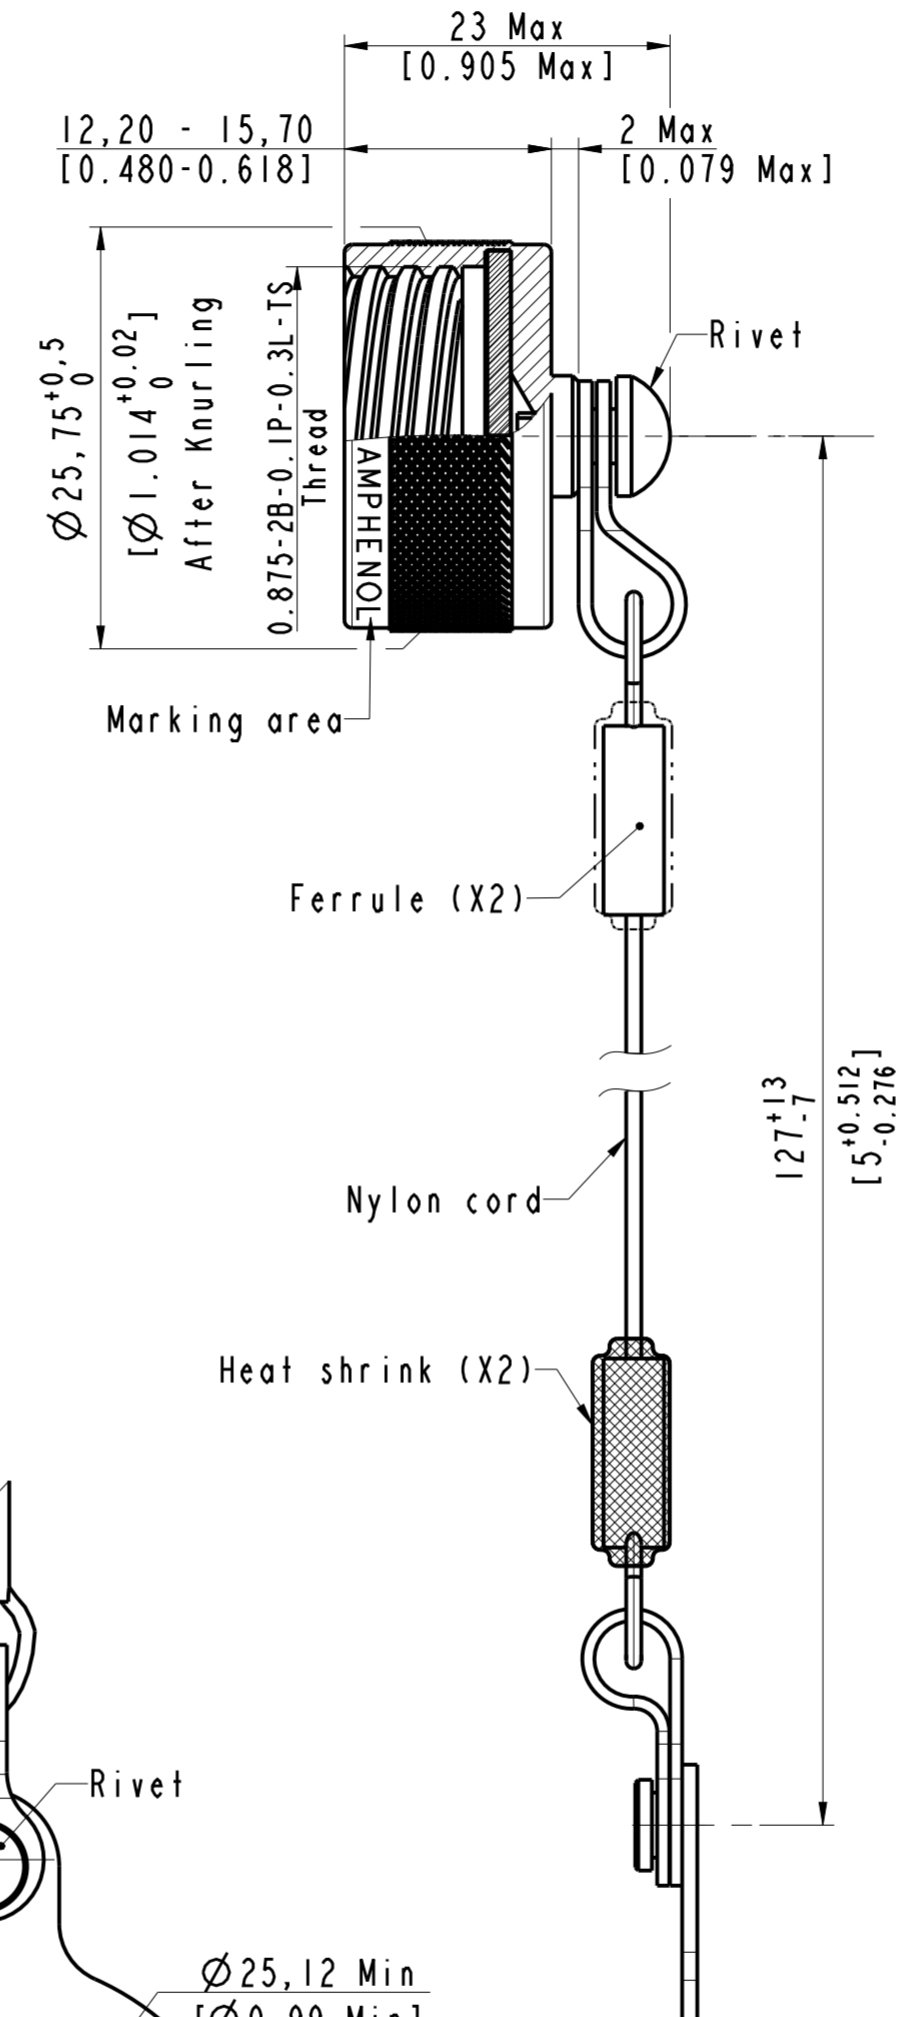

MDPF TVC 2 X

MDPF TVC 7 X

MDPF TVC 7 X F057

MDPF TVC 6 X

Commercial designation:
MDPF TVC X X FXXX

- Blank: Standard caps.
- F057: Protective cap for reduced flange connectors (F058, F059, F311, F312).
- Finish:
N: Nickel
G: Olive drab cadmium
ZN: Black zinc nickel
- Connector type:
2: Square flange receptacle
7: Jam nut receptacle
6: Plug

Note:
1. All attachments (Ferrule, Rivet, End links & Solid ring) are stainless steel passivated

MDPF TV Protective caps with Nylon cord			
DRAWN BY: R Reddy	UPDATED BY: R Reddy	LAST APPROVED BY: M Peter	
ALL DIMENSIONS ARE IN MM	AMPHENOL SOCAPEX		ORIGINAL DRAWING DATE: 30/12/21
SCALE: 2	B.P. 29 74311 THYEZ CEDEX		CONFIGURATION DATA ARE AVAILABLE IN PDM
		REV: B	PAGE: 1/1
191-PLC-1107-00			