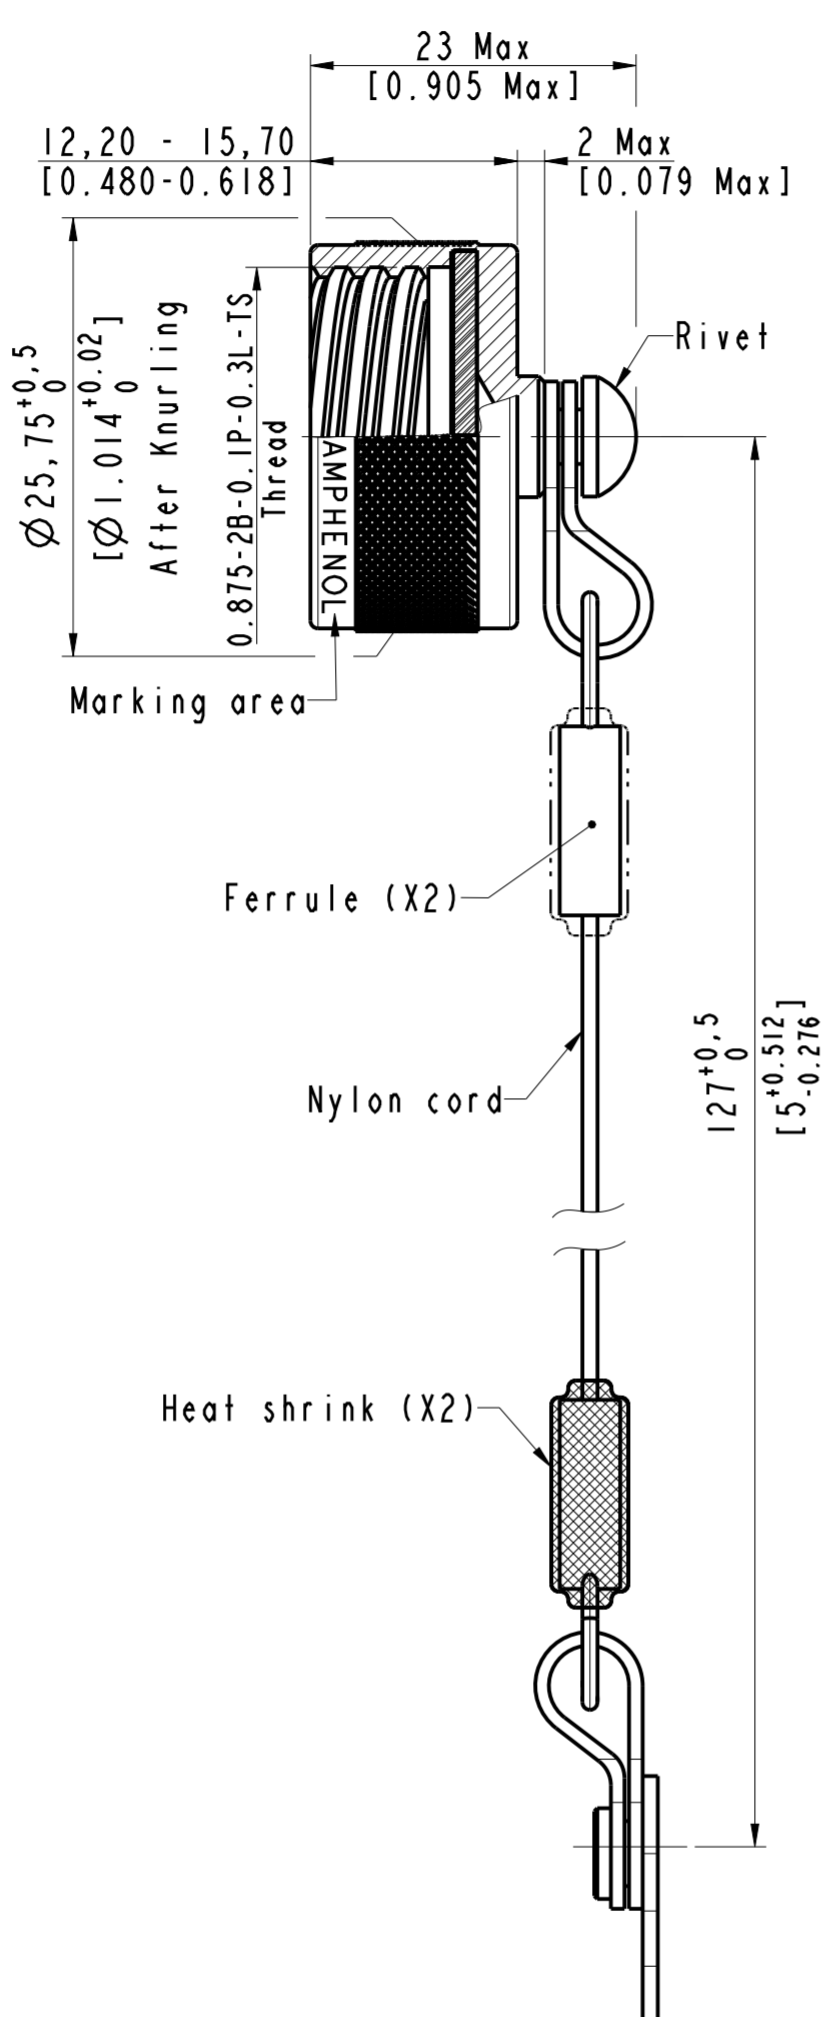

MDPF TVC 2 X

MDPF TVC 7 X

MDPF TVC 7 X F057

MDPF TVC 6 X

Commercial designation:
MDPF TVC X X FXXX

- Blank: Standard caps.
- F057: Protective cap for reduced flange connectors (F058, F059, F311, F312).
- Finish:
N: Nickel
G: Olive drab cadmium
ZN: Black zinc nickel
- Connector type:
2: Square flange receptacle
7: Jam nut receptacle
6: Plug

Note:
1. All attachments (Ferrule, Rivet, End links & Solid ring) are stainless steel passivated

MDPF TV Protective caps with Nylon cord			
DRAWN BY: R Reddy	UPDATED BY: R Reddy	LAST APPROVED BY: M Peter	
ALL DIMENSIONS ARE IN MM	AMPHENOL SOCAPEX		ORIGINAL DRAWING DATE: 30/12/21
SCALE: 2	B.P. 29 74311 THYEZ CEDEX		CONFIGURATION DATA ARE AVAILABLE IN PDM
		REV: B	PAGE: 1/1
191-PLC-1107-00			