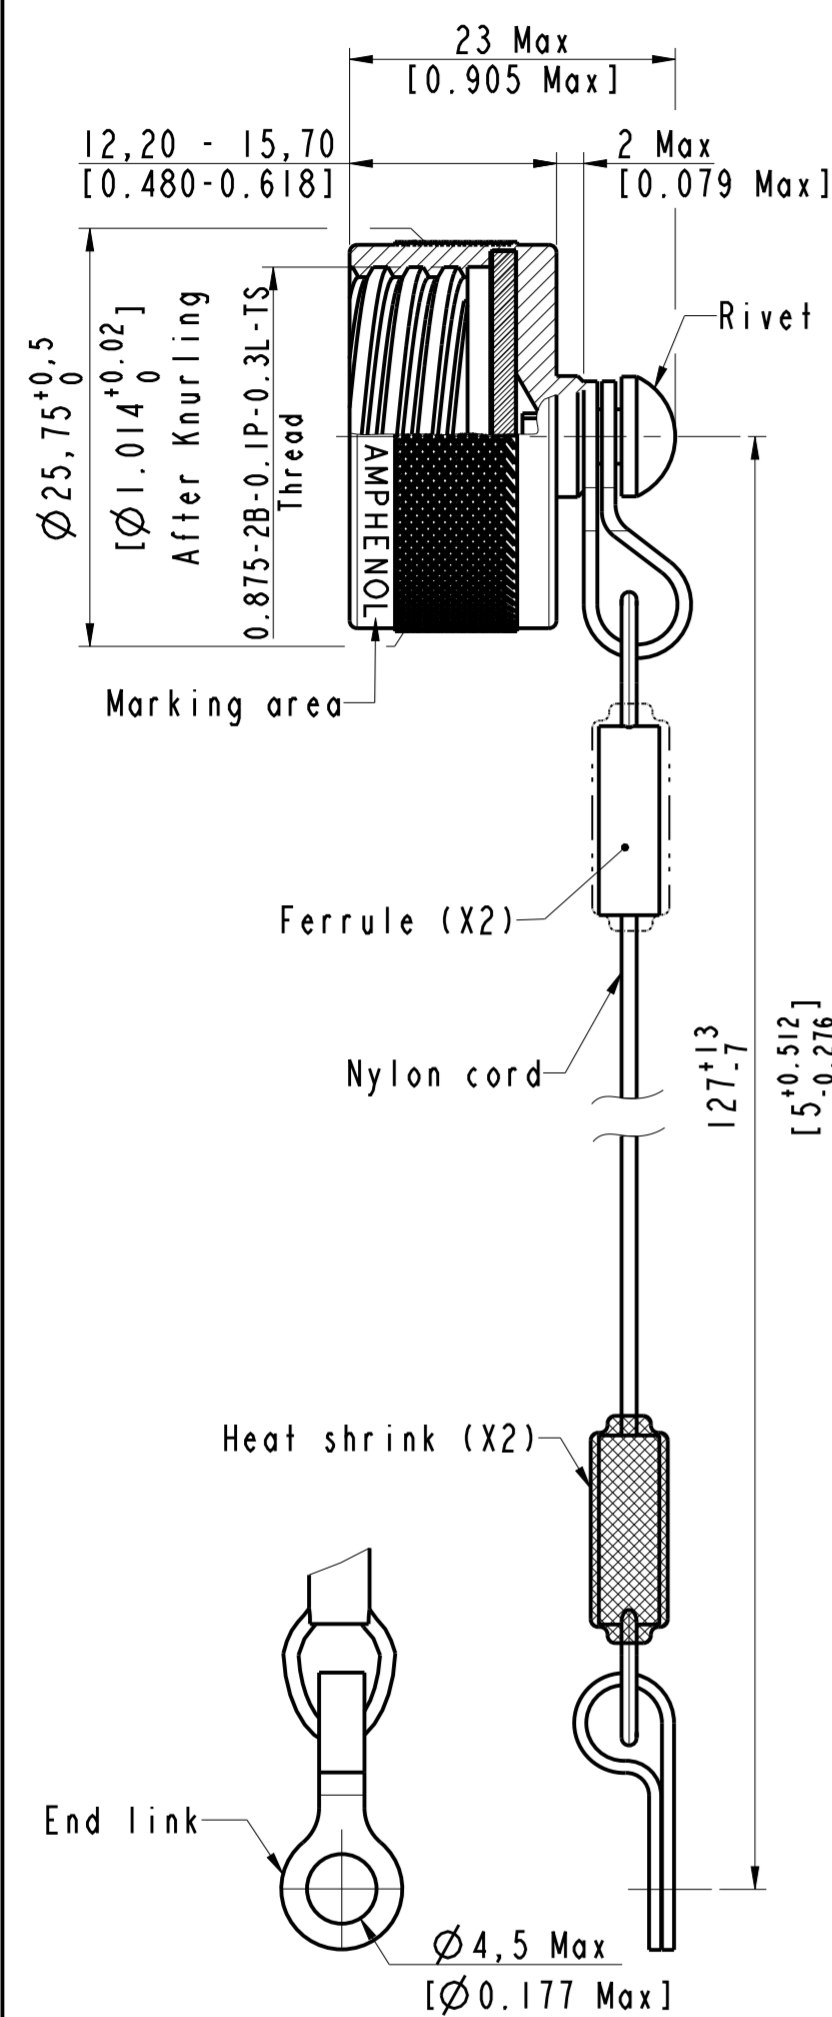

MDPF TVC 2 X

MDPF TVC 7 X

MDPF TVC 7 X F057

MDPF TVC 6 X

Commercial designation:
MDPF TVC X X FXXX

- Blank: Standard caps.
- F057: Protective cap for reduced flange connectors (F058, F059, F311, F312).
- Finish:
N: Nickel
G: Olive drab cadmium
ZN: Black zinc nickel
- Connector type:
2: Square flange receptacle
7: Jam nut receptacle
6: Plug

Note:
1. All attachments (Ferrule, Rivet, End links & Solid ring) are stainless steel passivated

MDPF TV Protective caps with Nylon cord			
DRAWN BY: R Reddy	UPDATED BY: R Reddy	LAST APPROVED BY: M Peter	
ALL DIMENSIONS ARE IN MM	AMPHENOL SOCAPEX		ORIGINAL DRAWING DATE: 30/12/21
SCALE: 2	B.P. 29 74311 THYEZ CEDEX		CONFIGURATION DATA ARE AVAILABLE IN PDM
		REV: B	PAGE: 1/1
191-PLC-1107-00			