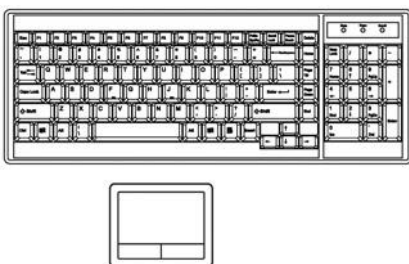

• Regulatory

Safety :	cUL, FCC & CE certified
Environmental :	RoHS2 & REACH compliant

• Weight (single console)

Net :	12.7 kgs / 27.9 lbs
Gross :	17.3 kgs / 38.1 lbs

• Dimensions (single console)

Product :	441.6 x 500 x 44 mm / 17.4 x 19.7 x 1.73 inch
Packing :	590 x 808 x 140 mm / 23.2 x 31.8 x 5.5 inch

Console Cable

CE-6

6 feet Combo KVM cable

- VGA + USB or PS/2, server end
- DB15 (VGA, USB KB & MS), console port

Standard Keyboard

Ge G keyboard integrated with touchpad

Optional layouts

Region	United Kingdom	Germany	France	Spain	Norway
EMEA					
	Italy	Russia	Switzerland	Netherlands	Portugal
Asia					
	China	Japan	Korea	Arabia	Turkey