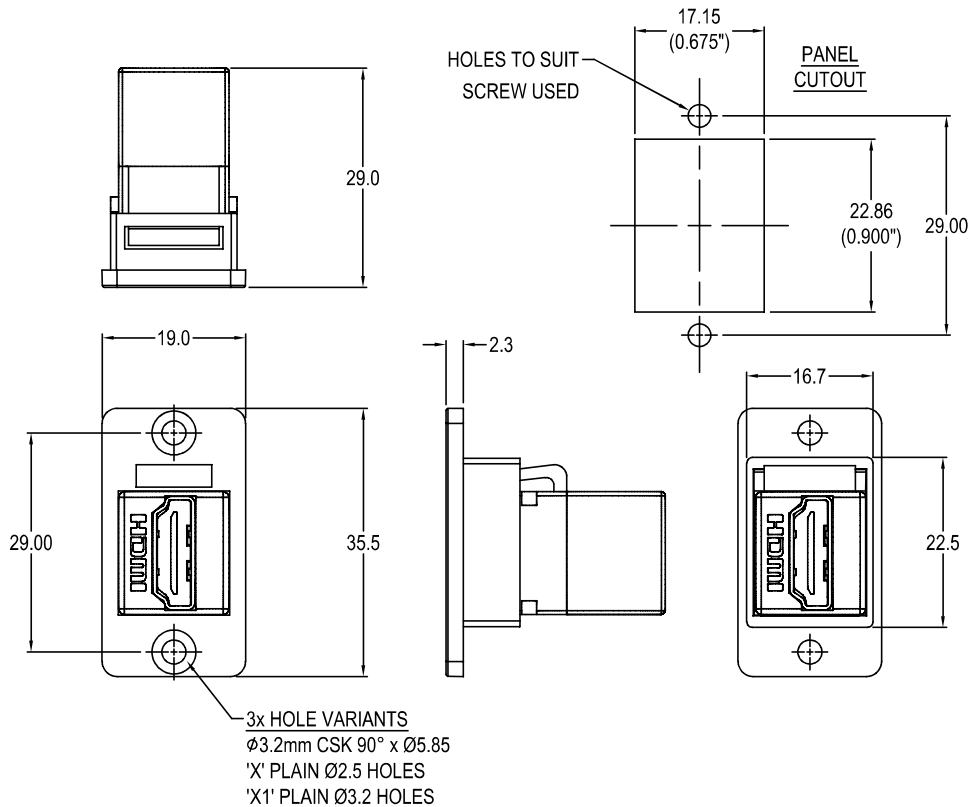

SLIM HDMI FEMALE - FEMALE FRONT MOUNTING FEEDTHROUGH CONNECTOR

Feedthrough Features

- Fits standard rectangular cutout.
- Various hole mounting options.
- No soldering or punch termination. Use standard cable for each connector style.
- Low rear profile.

General:

Please note: Functionality is affected by cable quality, length and cable wiring configuration.

VARIANTS

Part No.

- | | |
|-------------------|--|
| CP30600G | SLIM FM HDMI F-F Black plastic frame, CSK holes |
| CP30600GX | SLIM FM HDMI F-F Black plastic frame, Ø2.5 PLAIN holes |
| CP30600GX1 | SLIM FM HDMI F-F Black plastic frame, Ø3.2 PLAIN holes |

Material:

1. Insert: ABS UL94 HB
2. Plastic Frame: Polyamide UL94 V2
3. Shell: Gold plated
4. Contacts: Gold Plated