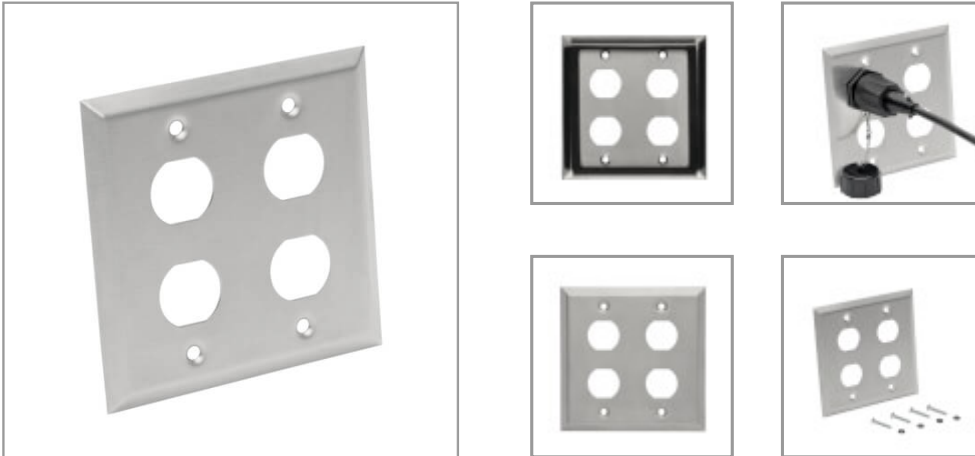

4 Port Double Gang Faceplate, Stainless Steel, Industrial Grade, IP44, TAA

MODEL NUMBER: N206-FP04-IND

Bulkhead wall plate combines with a coupler and industrial Cat5e/6, USB 3.0 or 4K HDMI cable to complete an IP44 connection.

Features

Bulkhead Wall Plate Recommended for Outdoor or Harsh Indoor Environments This double-gang industrial bulkhead face plate is ideal for connecting Cat5e/6 networks, USB 3.0 or 4K HDMI installations in outdoor applications and other areas where protection from harsh elements is essential. The stainless steel frame and rubber back gasket contribute to the wall plate's IP44 rating, which ensures protection from splashing water from all directions. Wall-mounting hardware is included.

Designed for Use with Tripp Lite Industrial-Grade Cables and Couplers The Bulkhead wall plate with four cutouts is recommended for use with Tripp Lite's N206-Series industrial Cat5e/6 patch cables and N206-BC01-IND bulkhead coupler or N206-KJ01-IND keystone jack, the U325-Series industrial USB 3.0 cables and U325-000-IND bulkhead coupler and the P569-000-FF-IND bulkhead coupler and P569-Series industrial 4K HDMI cables (all sold separately).

- Built to protect Gigabit Ethernet and digital signage applications in harsh environments
- IP44-rated to prevent splashing water from damaging cables and other equipment
- Designed for Tripp Lite industrial cables and couplers—no guessing about compatibility
- Wall-mounting hardware included for immediate installation
- Complies with Federal Trade Agreements Act standards for GSA Schedule purchases