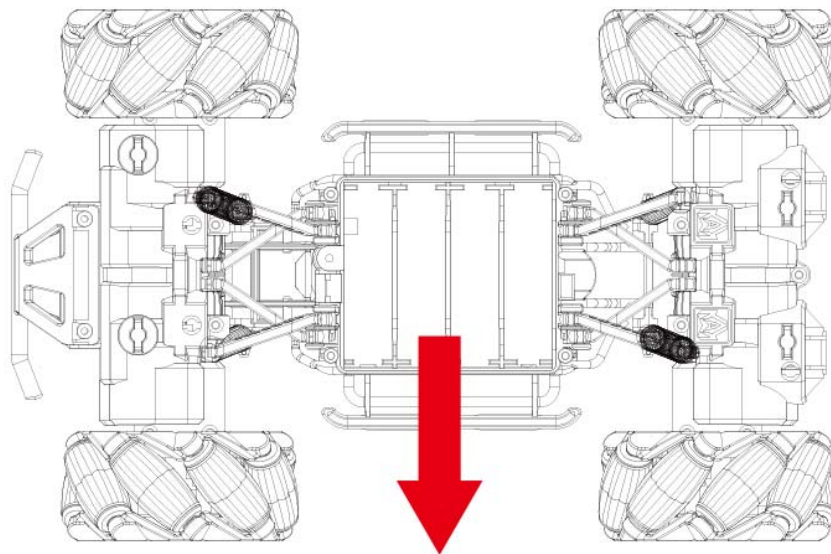

2 x 1.5" AA" ALKALINE BATTERIES
(NOT INCLUDED)