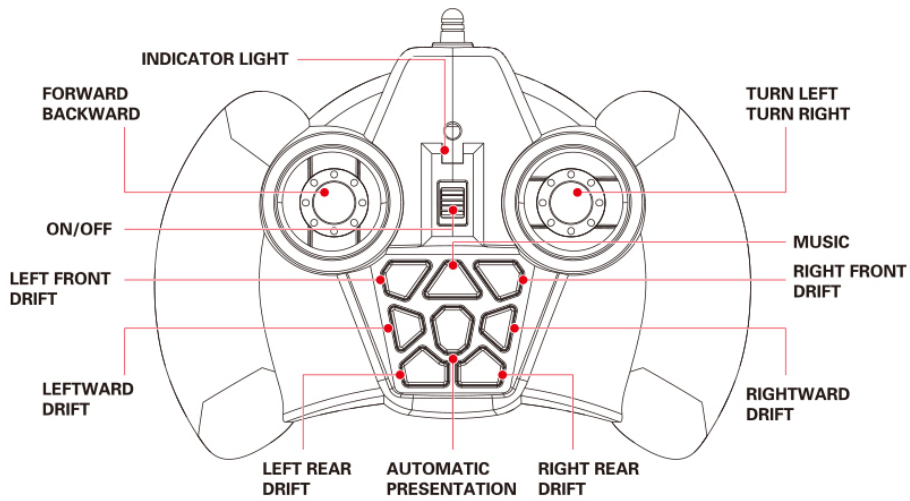

Omnidirectional movement

Mecanum Wheel Remote Control Toy Car 1:18 (Blue)

SKU 114090056

The car has four Mecanum wheels and four separate suspension systems, which means he can move in all directions, and the suspension system allows it to travel on different terrains, which is a very cool toy.

In addition to being a toy, we can also transform it on the basis of it, such as using Arduino/Seeeduno/Raspberry pi to give the car brain, and also use Grove to give it the ability to feel the external data.

2 x 1.5" AA" ALKALINE BATTERIES
(NOT INCLUDED)

Part List :

1 x remote control car

1 x remote control

1 USB charger

1 x car battery

Remarks: no remote control battery

ECCN/HTS