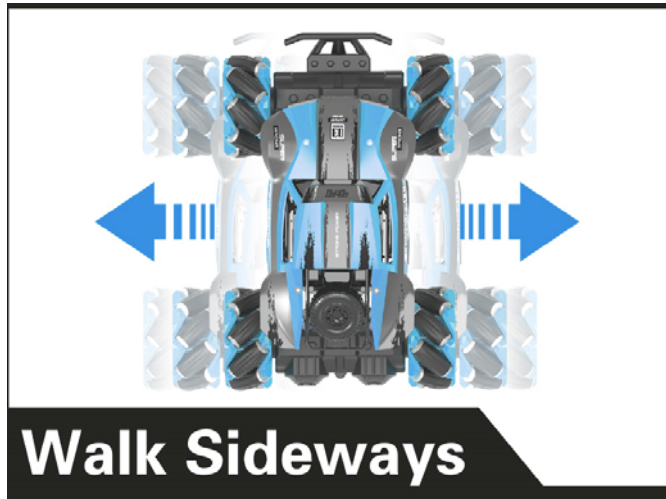

Omnidirectional movement

Mecanum Wheel Remote Control Toy Car 1:18 (Blue)

SKU 114090056

The car has four Mecanum wheels and four separate suspension systems, which means he can move in all directions, and the suspension system allows it to travel on different terrains, which is a very cool toy.

In addition to being a toy, we can also transform it on the basis of it, such as using Arduino/Seeeduno/Raspberry pi to give the car brain, and also use Grove to give it the ability to feel the external data.