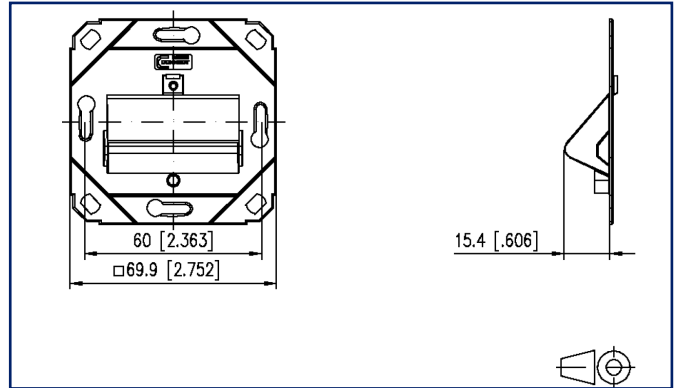

Illustrations

Dimensional drawing

See enlarged drawings at the end of document

Product specification

- termination unit for individual modules in Keystone design
- module plug direction 45° downwards
- strain relief on the module
- without cover parts
- compatible with design central units of switch lines (note: 3 port central units at present only available from JUNG)
- variants: 1 port, 2 ports, 3 ports

Color

metallike

Dimensions

Dimension (L x W x H)

15.4 mm x 69.9 mm x 69.9 mm

Dimension (L x W x H)

0.606 in. x 2.752 in. x 2.752 in.

Connections/interfaces

Packaging dimension

240 mm x 170 mm x 140 mm

Packaging dimension

9.449 in. x 6.693 in. x 5.512 in.

Keystone wall outlet UP0 3 port unequipped

P/N

130B20D31200KE

EAN 4250184157700