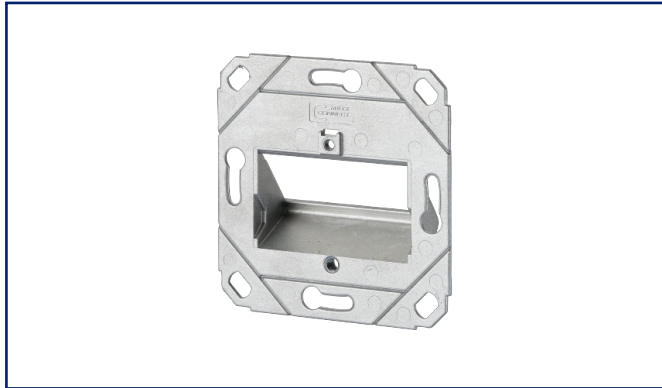

Data sheet

Keystone wall outlet UP0 3 port unequipped

Page 1/5

P/N

130B20D31200KE

EAN 4250184157700

2021/08/30

Version: N

Illustrations

Dimensional drawing

See enlarged drawings at the end of document

Product specification

- termination unit for individual modules in Keystone design
- module plug direction 45° downwards
- strain relief on the module
- without cover parts
- compatible with design central units of switch lines (note: 3 port central units at present only available from JUNG)
- variants: 1 port, 2 ports, 3 ports

Keystone wall outlet UP0 3 port unequipped

P/N
130B20D31200KE
EAN 4250184157700
2021/08/30
Version: N

Technical Data

General Data

Fields of application

Office

Design

wall outlet

Color

metallike

Dimensions

Dimension (L x W x H)

15.4 mm x 69.9 mm x 69.9 mm

Dimension (L x W x H)

0.606 in. x 2.752 in. x 2.752 in.

Connections/interfaces